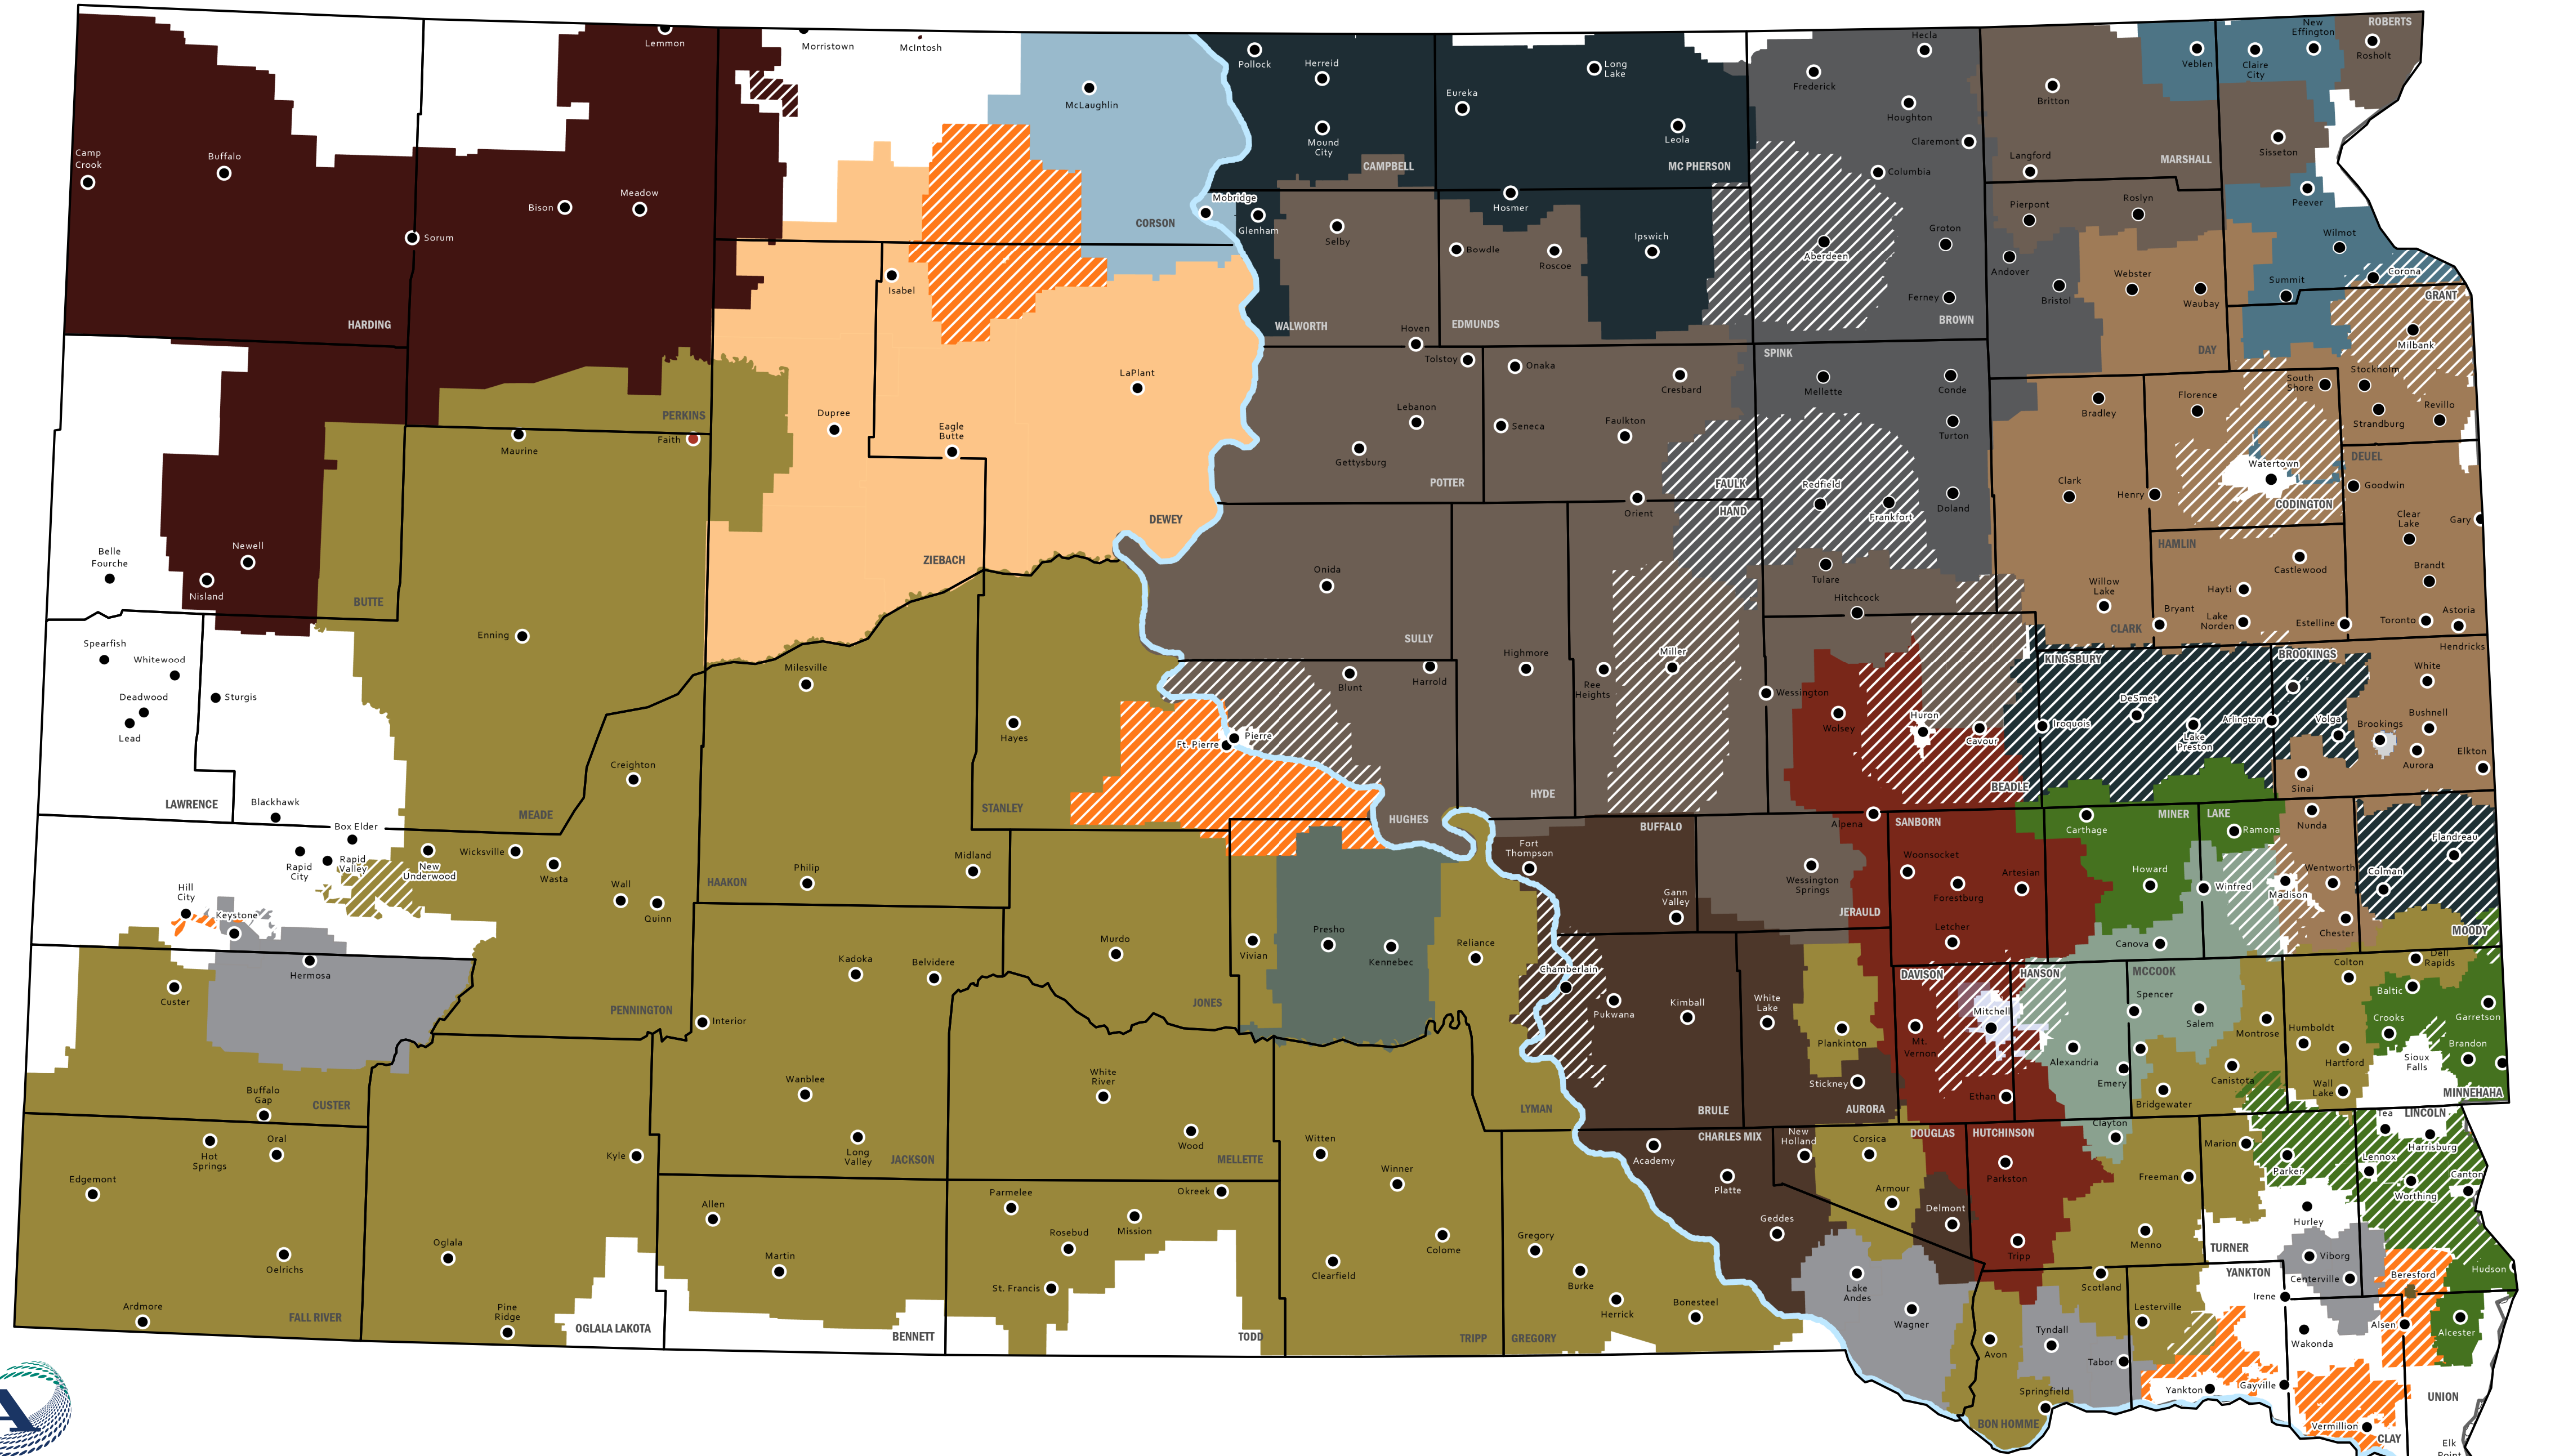

South Dakota Telecommunications Companies Service Area Map

- | | | | | | | | |
|--|--|--|--|--|--|--|---|
| | Alliance Communications Cooperative - Garretson | | Golden West Telecommunications - Wall | | Mitchell Telecom | | Valley Telecommunications Cooperative - Herreid |
| | Beresford Municipal Telephone - Beresford | | Interstate Telecommunications Cooperative - Clear Lake | | RC Technologies - New Effington | | Venture Communications Cooperative - Highmore |
| | Cheyenne River Sioux Tribe Telephone Authority - Eagle Butte | | James Valley Telecommunications - Groton | | Santel Communications Cooperative - Woonsocket | | West River Cooperative Telephone Company - Bison |
| | Faith Municipal Telephone Company - Faith | | Kennebec Telephone Company - Kennebec | | Swiftel Communications - Brookings | | West River Telecommunications Cooperative - Hazen, ND |
| | Fort Randall Telephone Company - Wagner | | Midstate Communications - Kimball | | TrioTel Communications - Salem | | Indicates Territory Growth |
| | | | | | | | Indicates Ongoing Construction |